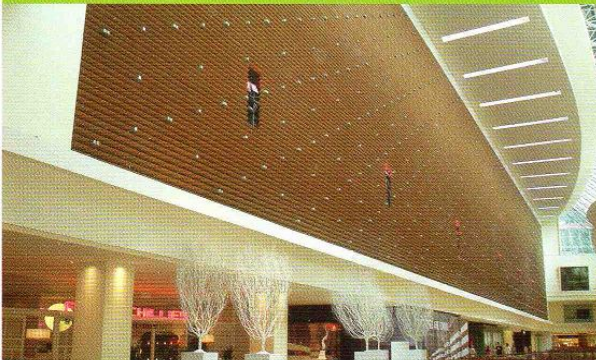

VENTILATION LOUVRES | SEMI-ROUND PROFILE

PDS120SR