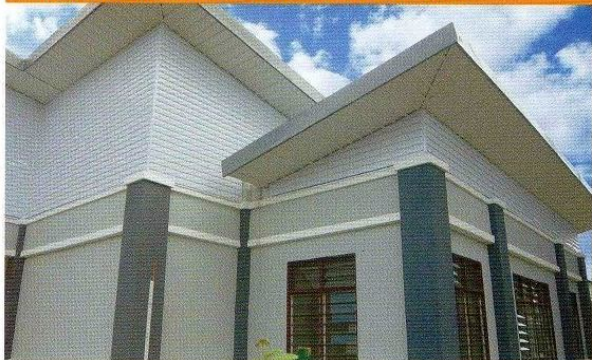

STRIP FACADE

PDS200S, PDS300S, PDS400S, PDS450S