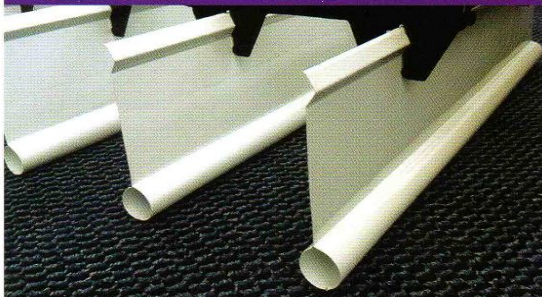

CUSTOM MADE | PROFILE CEILING

CUSTOM MADE PROFILE CEILING

Panel Size

600mm effective maximum width

Thickness

0.4mm-0.5mm thick aluzinc panel
0.5mm-0.7mm thick aluminium panel

ROUND SCREEN CEILING

PDS150RS