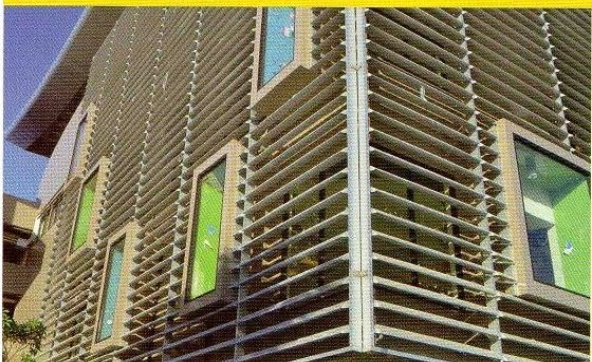

300mm/ 400mm/ 450mm effective width;
recess groove with 12mm(W) x 20mm(D)

SUN LOUVRES | AEROFOIL

PDS150AF, PDS200AF, PDS333AF, PDS450AF

Panel Size

150mm/ 200mm/ 330mm/ 450mm effective width; aerofoil profile